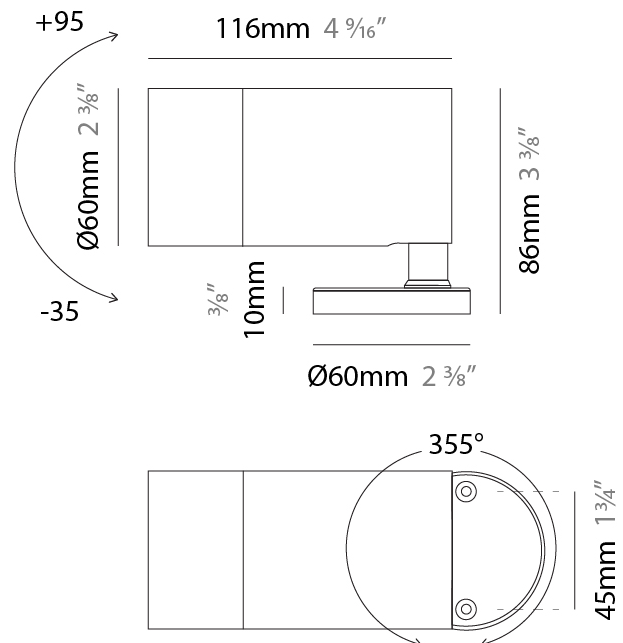

1. To build a product code in our configurator select the specify button on the base model # product page
2. To build a manual product code on this datasheet choose from the options listed below in blue font and add the suffix to the base model #

GENERAL

Series: Vario
Subseries: Vario 60
Brand: Unonovesette
Division: Exterior
Mounting Type: Surface
Mounting Location: Above Ground
Subcategory: Flood

PHYSICAL

Shape: Cylinder
Diameter (mm): 60
Diameter (in): 2 3/8
Height (mm): 116
Height (in): 4 9/16
Light Distribution: Adjustable / Direct
Weight (kg): 0.5
Weight (lbs): 1.102
Installation Requirement: Surface mounted / Spike / Tree strap
Diffuser: Extra clear tempered / Frosted glass 6mm
Fixture Finish: [ABA](#) / [ANA](#) / [ASB](#)
Fixture Material: Machined Anticorodal Aluminium
Cable Details: 350mm NS20N PCP 2x0.5 mm2

ELECTRICAL

Lamp Type: LED
Input Wattage (W): 10.2
Total Output Wattage (W): 9
Dimming: Non-Dimmable / 0-10V Dimming
Driver Included: No
Driver Location: Remote
Driver Type: Constant Voltage - Universal
Driver Class: Class 2
Input Voltage (V): 120 - 277
Output Voltage (V): 24

LED

Number of LEDs: 1
Color Temperature (°K): [2700](#) / [3000](#) / [4000](#)
Max. Delivered Lumen (lm): 720 (3000K)
CRI: >90 CRI
Lamp Life (hrs): 100000

OPTICAL

Optic°: [10](#) / [30](#) / [50](#) / [10x45](#) / [45x10](#)
Beam Angle: Narrow / Medium / Wide / Elliptical

RATINGS AND CERTIFICATIONS

Certified By: Certified for North American Standards
IP rating: IP66
IK Rating: IK08