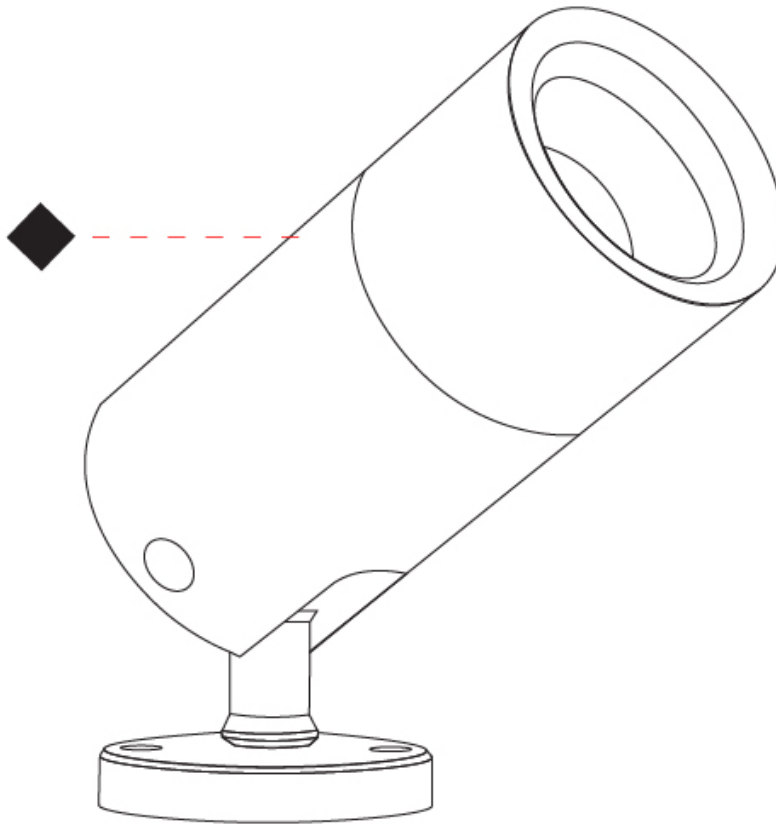

VARIO 60 SURFACE

E12F0004-

PROJECT _____

TYPE _____

SPECIFIER _____

QUANTITY _____

DATE _____

E