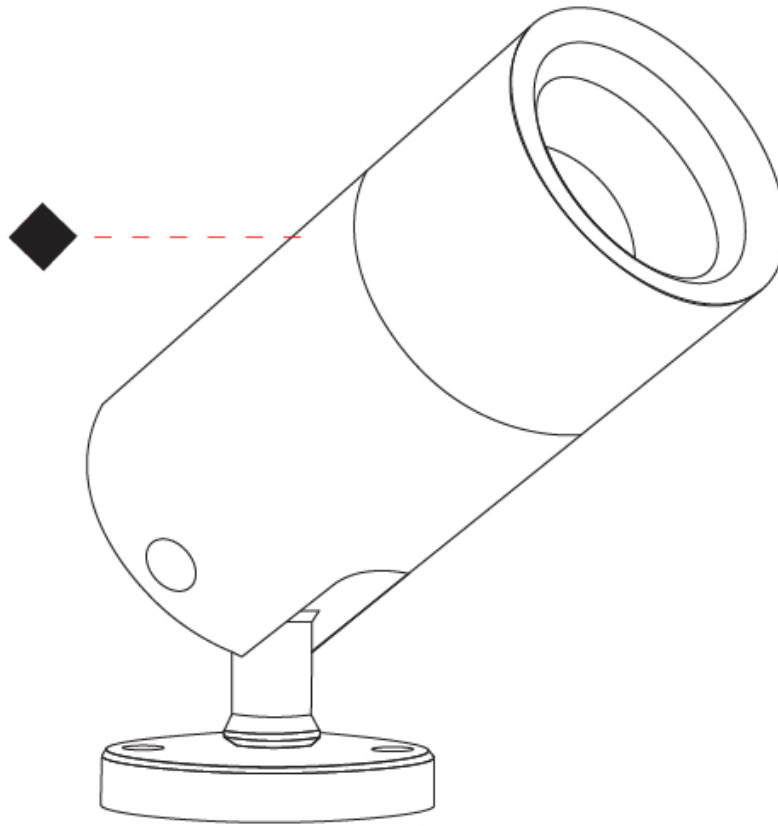

VARIO 60 SURFACE

E12F0000-

PROJECT	_____
TYPE	_____
SPECIFIER	_____
QUANTITY	_____
DATE	_____

VARIO 60 SURFACE

E12F0004-

base number Color Finish Lens
 Temperature Options Options

- To build a product code in our configurator select the specify button on the base model # product page
- To build a manual product code on this datasheet choose from the options listed below in blue font and add the suffix to the base model #

GENERAL

Series: Vario
 Subseries: Vario 60
 Brand: Unonovesette
 Division: Exterior
 Mounting Type: Surface
 Mounting Location: Above Ground
 Subcategory: Flood

PHYSICAL

Shape: Cylinder
 Diameter (mm): 60
 Diameter (in): 2 3/8
 Height (mm): 116
 Height (in): 4 9/16
 Light Distribution: Adjustable / Direct
 Weight (kg): 0.5
 Weight (lbs): 1.102
 Installation Requirement: Surface mounted / Spike / Tree strap
 Diffuser: Extra clear tempered / Frosted glass 6mm
 Fixture Finish: [ABA](#) / [ANA](#) / [ASB](#)
 Fixture Material: Machined Anticorodal Aluminium
 Cable Details: 350mm NS20N PCP 2x0.5 mm2

GENERAL

Series: Vario
Subseries: Vario 60
Brand: Unonovesette
Division: Exterior
Mounting Type: Surface
Mounting Location: Above Ground
Subcategory: Flood

PHYSICAL

Shape: Cylinder
Diameter (mm): 60
Diameter (in): 2 3/8
Height (mm): 116
Height (in): 4 9/16
Light Distribution: Adjustable / Direct
Weight (kg): 0.5
Weight (lbs): 1.102
Installation Requirement: Surface mounted / Spike / Tree strap
Diffuser: Extra clear tempered / Frosted glass 6mm
Fixture Finish: ABA / ANA / ASB
Fixture Material: Machined Anticorodal Aluminium
Cable Details: 350mm NS20N PCP 2x0.5 mm2